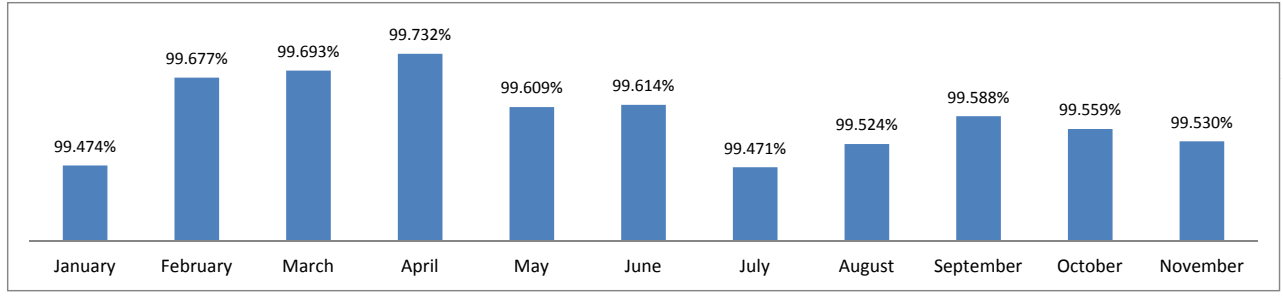

2011 Yield

From 1/01/11 thru 11/30/11

WORKMANSHIP WARRANTY RMAs

YTD Yield

Yield by Customer